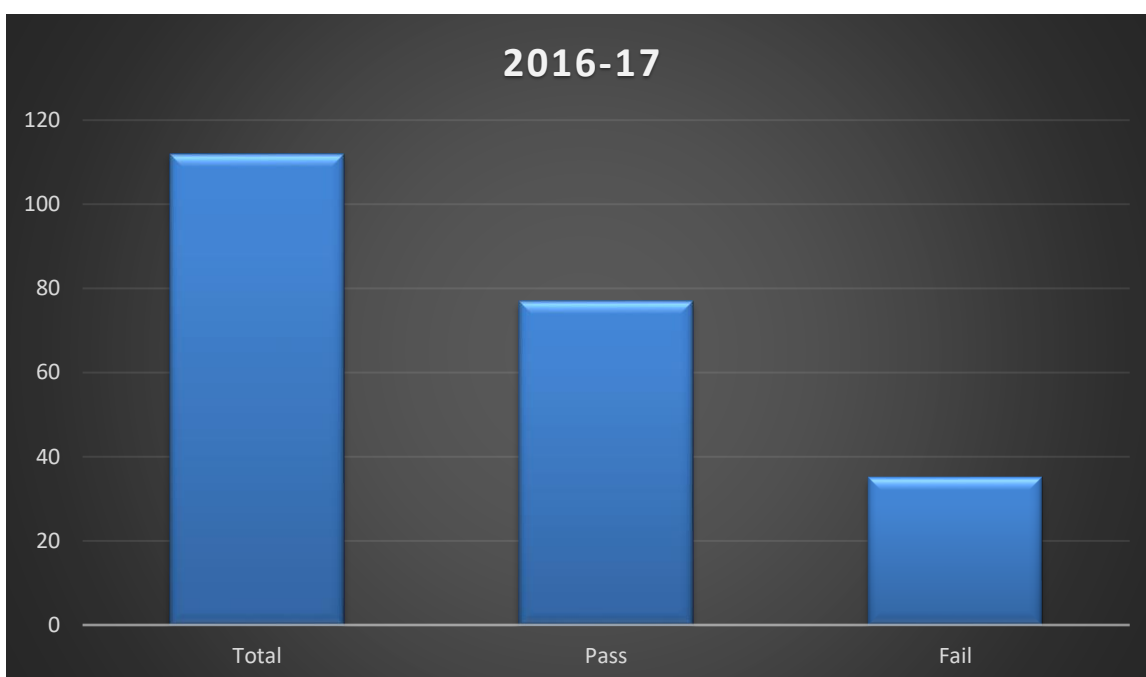

College Report 2016-17

Total Number of Students Appeared : 112
Students Passed : 77
Overall Pass Percentage of the college : **68.75%**

Program	Total	Pass	Fail	Percentage
B. Com Cooperation	30	25	5	83.33
M. Com Finance	12	10	2	83.33
B. A. History	27	9	18	33.33
M. A. History	13	10	3	76.92
B. Sc Physics	14	10	4	71.43
B. A. Eng	16	13	3	81.25
Total	112	77	35	68.75