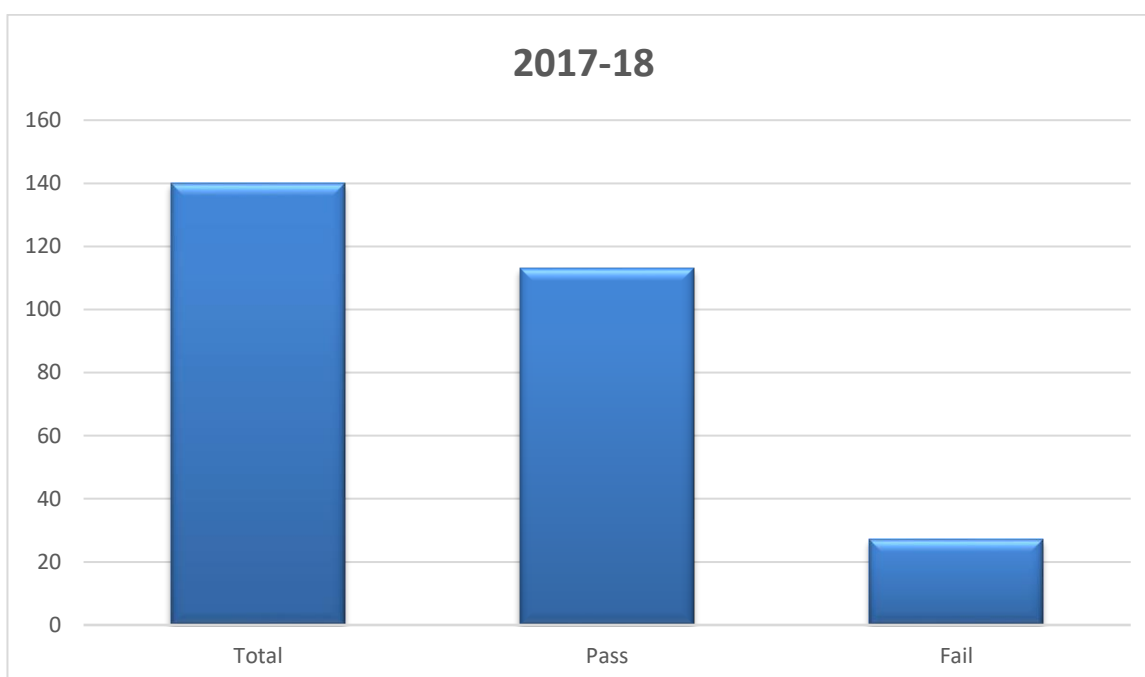

College Report 2017-18

Total Number of Students Appeared : 140
Students Passed : 113
Overall Pass Percentage of the college : **80.71%**

Program Name	Total	Pass	Fail	Percentage
B. Com Cooperation	31	29	2	93.55
B. Com C A	25	23	2	92.00
M. Com Finance	12	10	2	83.33
B. A. Hist	24	13	11	54.17
M. A. History	10	10	0	100.00
B. Sc Physics	18	13	5	72.22
B. A. Eng	20	15	5	75.00
Total	140	113	27	80.71