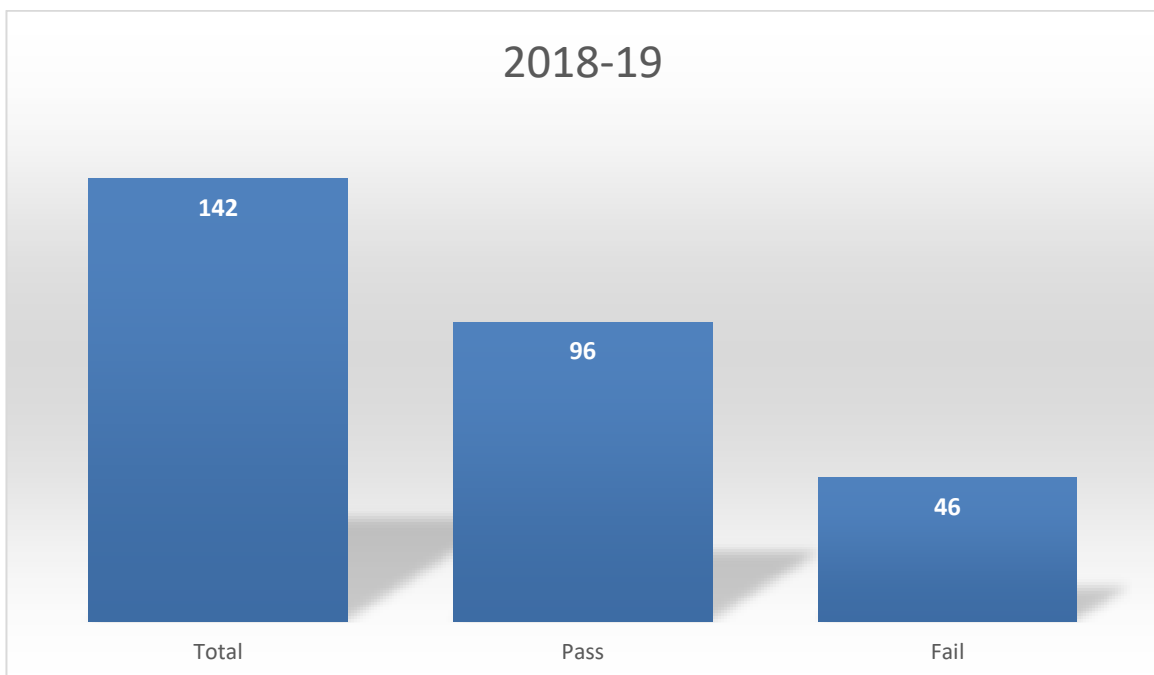

College Report 2018-19

Total Number of Students Appeared : 142
Students Passed : 96
Overall Pass Percentage of the college : **67.66%**

Program Name	Total	Pass	Fail	Percentage
B. Com Cooperation	30	27	3	90.00
B. Com C A	34	18	16	52.94
M. Com Finance	11	11	0	100.00
B. A. History	23	11	12	47.83
M. A. History	9	8	1	88.89
B. Sc Physics	16	9	7	56.25
B. A. Eng	19	12	7	63.16
Total	142	96	46	67.61