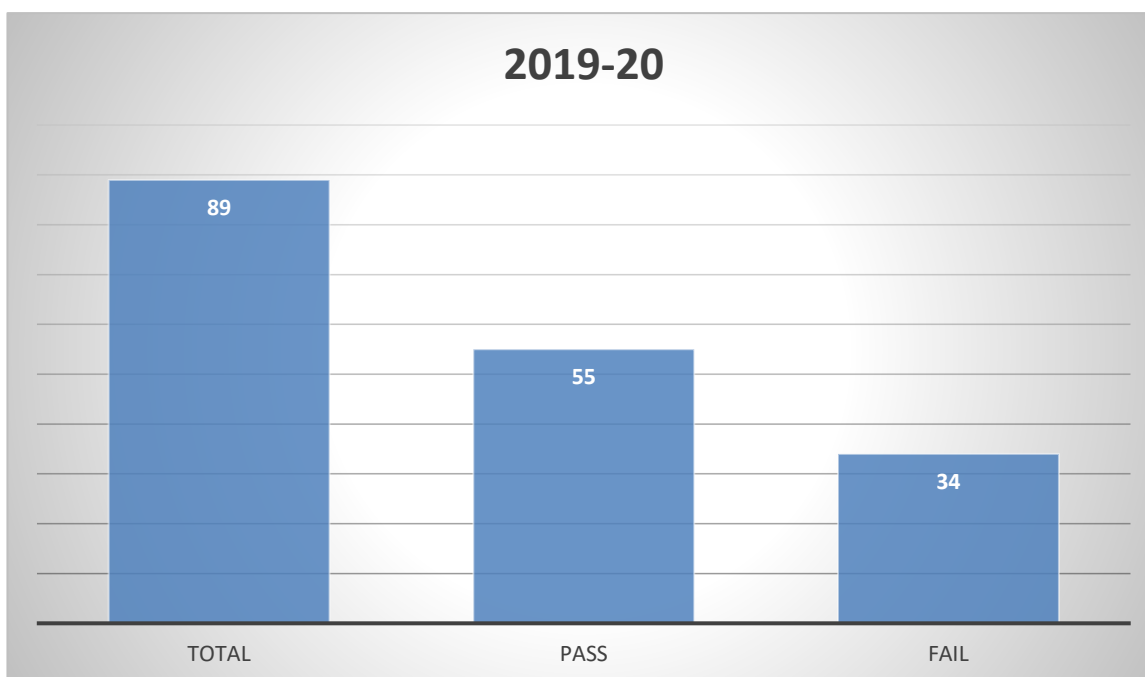

College Report 2019-20

Total Number of Students Appeared : 89
Students Passed : 55
Overall Pass Percentage of the college : **61.79%**

Since the Result of PG programmes are not declared the total pass percent may vary.

Program Name	Total	Pass	Fail	Percentage
B. Com Cooperation	22	17	5	77.27
B. Com C A	13	5	8	38.46
M. Com Finance	-	-		
B. A. History	24	16	8	66.67
M. A. History	-	-		
B. Sc Physics	12	1	11	8.33
B. A. Eng	18	16	2	88.89
Total	89	55	34	61.80